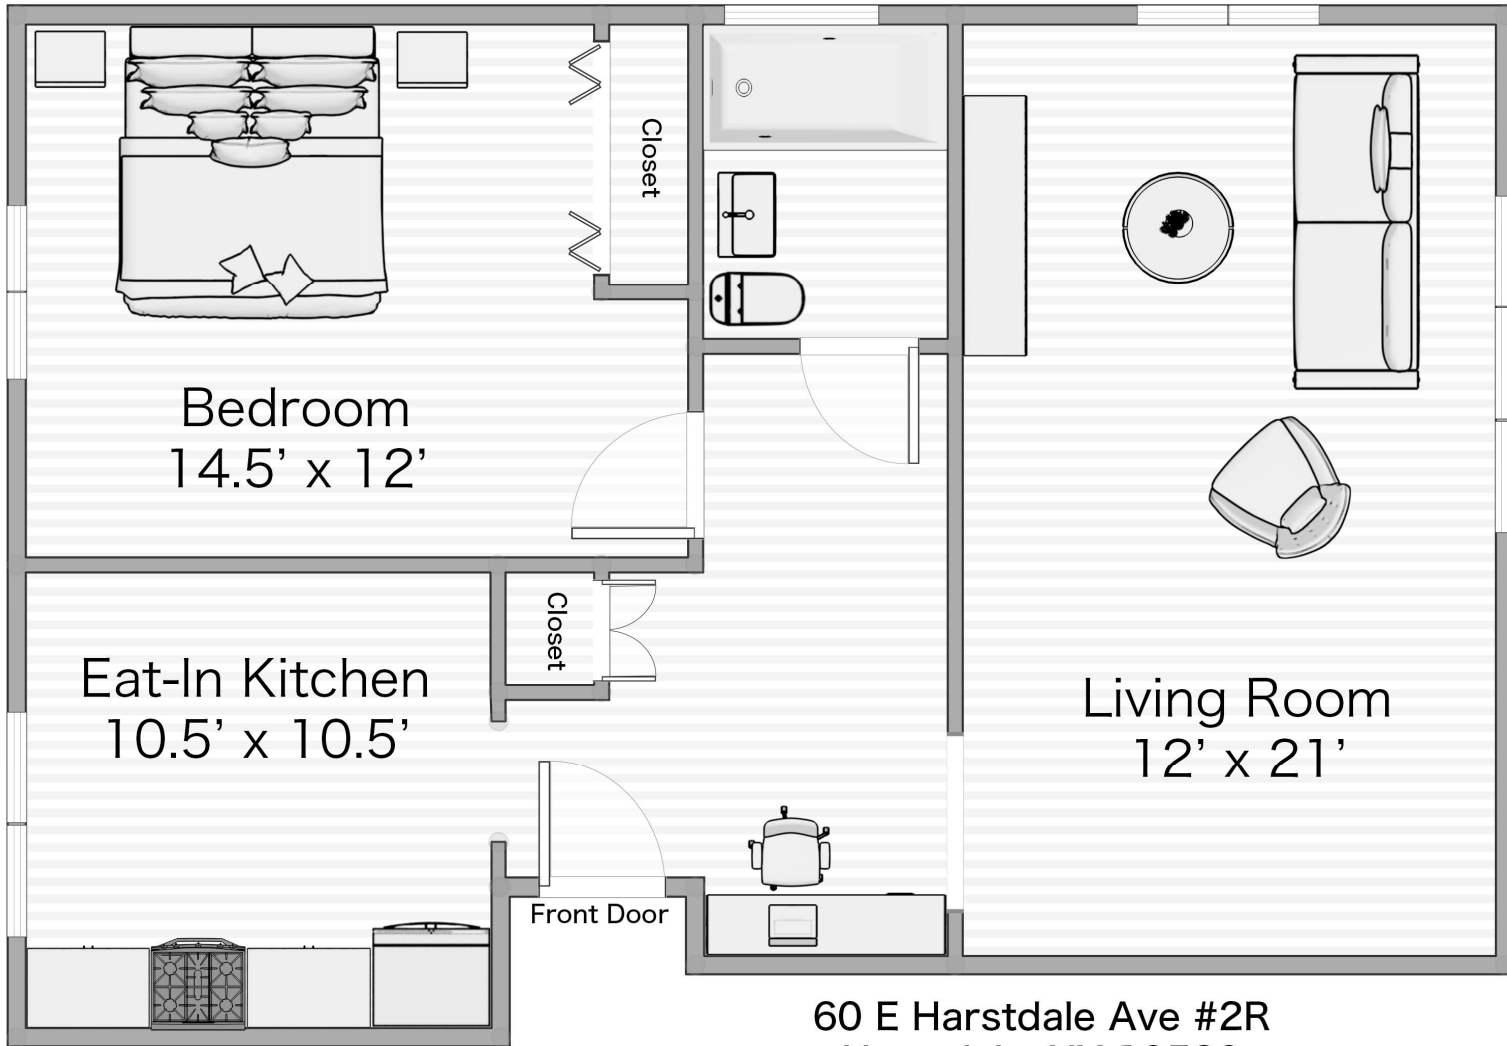

\*Sq. Ft. Is Estimated\*

60 E Harstdale Ave #2R  
Hartsdale, NY 10530