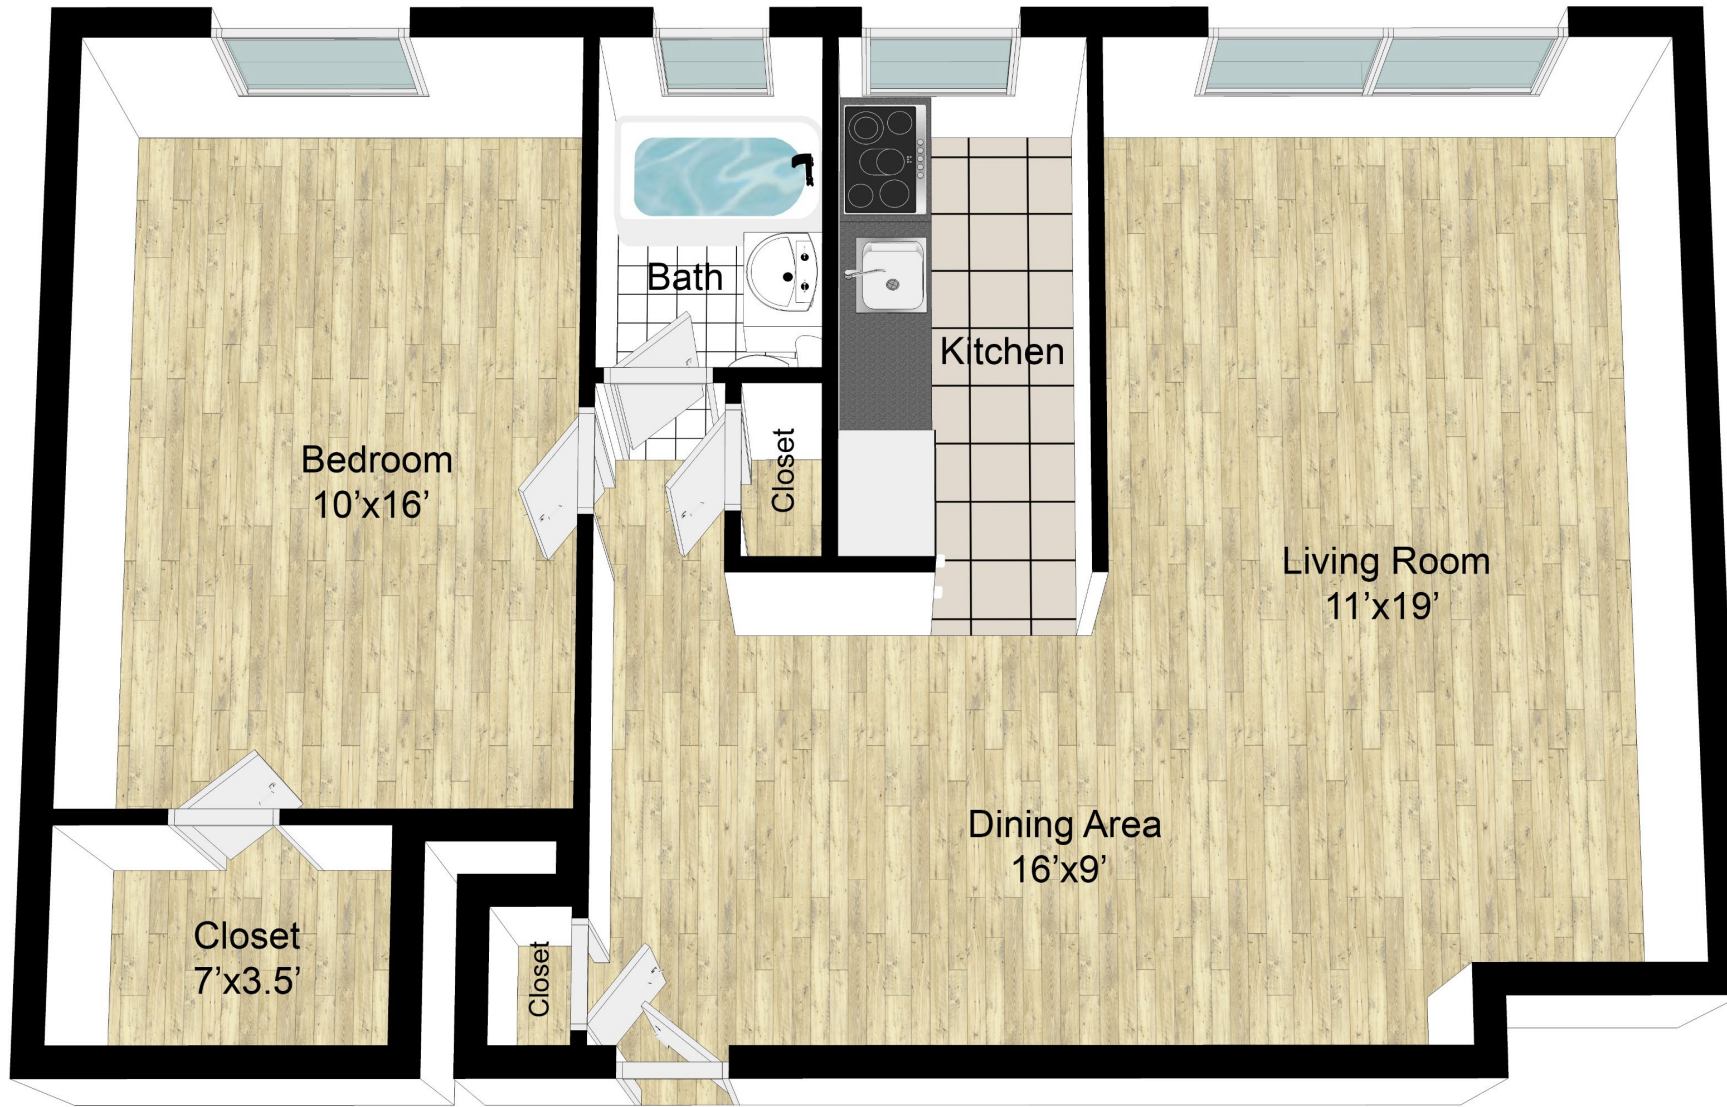

Living Space
22' x 19'

Bedroom
10' x 16'

Front Door

Closet

Closet

Closet

720 Pelham Rd. #1K
New Rochelle, NY 10805

730 Pelham Rd. #2B
New Rochelle, NY 10805